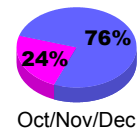

Gender Comparison 2008-2009