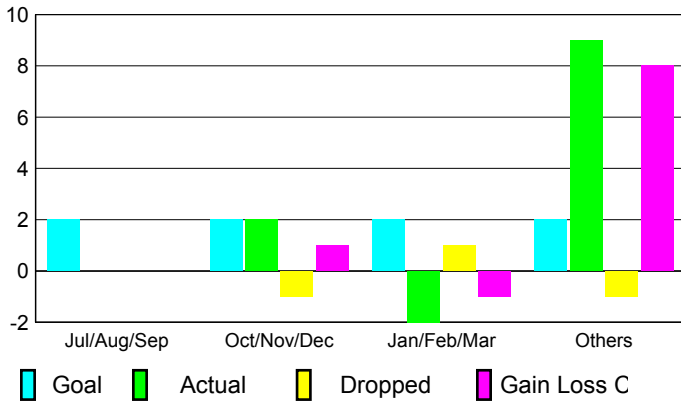

2008-2009 GMT Quarterly Report for District (or Undistricted) **District 380**

GMT: **PAUL CHOR HO FAN**

Location: **CHINA**

GMT CA: **5**

CLUBS

Club Results 2008-2009

Clubs 2007-2008

Month	New Club Goal	Actual New Clubs	Actual Dropped Clubs	Gain/Loss of Clubs	Gain/Loss of Clubs
Jul/Aug/Sep	2	0	0	0	0
Oct/Nov/Dec	2	2	-1	1	0
Jan/Feb/Mar	2	-2	1	-1	0
Apr/May/June	2	9	-1	8	0
Totals	8	9	-1	8	0

Club Results 2008-2009

Goal, New, Dropped, Gain/Loss

Comparison of Club Gain/Loss

Current Year Compared to the Previous Year