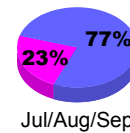

Gender Comparison 2008-2009