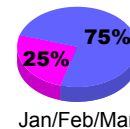

Gender Comparison 2008-2009