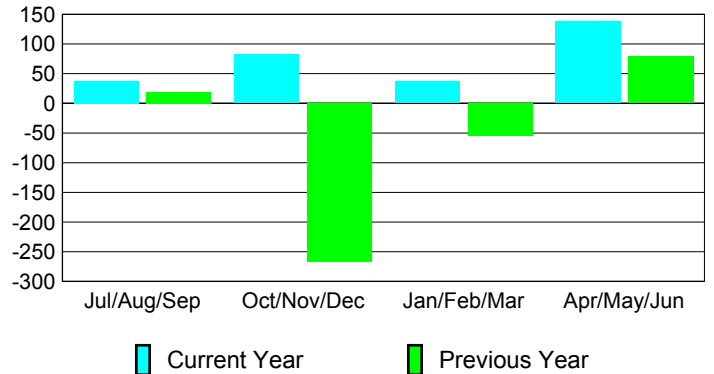

Gender Comparison 2008-2009

Male

Female