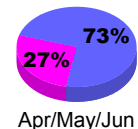

Gender Comparison 2008-2009