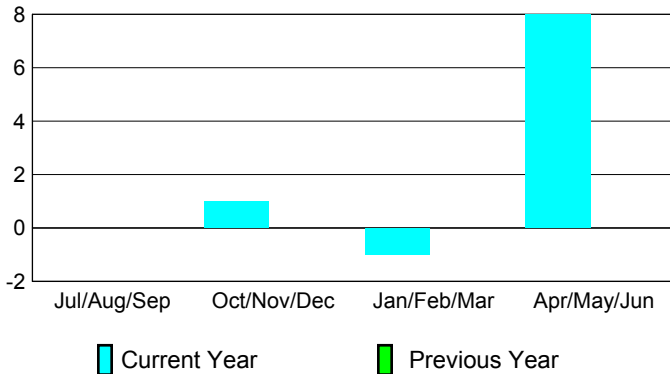

2008-2009 GMT Quarterly Report for District (or Undistricted) **District 380**

GMT: **PAUL CHOR HO FAN**

Location: **CHINA**

GMT CA: **5**

CLUBS

Club Results 2008-2009

Clubs 2007-2008

Month	New Club Goal	Actual New Clubs	Actual Dropped Clubs	Gain/Loss of Clubs	Gain/Loss of Clubs
Jul/Aug/Sep	2	0	0	0	0
Oct/Nov/Dec	2	2	-1	1	0
Jan/Feb/Mar	2	-2	1	-1	0
Apr/May/June	2	9	-1	8	0
Totals	8	9	-1	8	0

Club Results 2008-2009

Goal, New, Dropped, Gain/Loss

Comparison of Club Gain/Loss

Current Year Compared to the Previous Year

YTD Status Quo Clubs 2008-2009

Status Quo Clubs Compared to Status Quo Members

MEMBERSHIP

Membership Results 2008-2009

Membership 2007-2008

Month	Net Memb Goal	Actual New Memb	Actual Dropped Memb	Gain/Loss of Memb	Gain/Loss of Memb
Jul/Aug/Sep	50	68	-30	38	19
Oct/Nov/Dec	50	82	0	82	-266
Jan/Feb/Mar	50	41	-4	37	-54
Apr/May/June	50	138	0	138	79
Totals	200	329	-34	295	-222

Membership Results 2008-2009

Goal, New, Dropped, Gain/Loss

Comparison of Membership Gain/Loss

Current Year Compared to the Previous Year

Gender Comparison 2008-2009

Male

Female